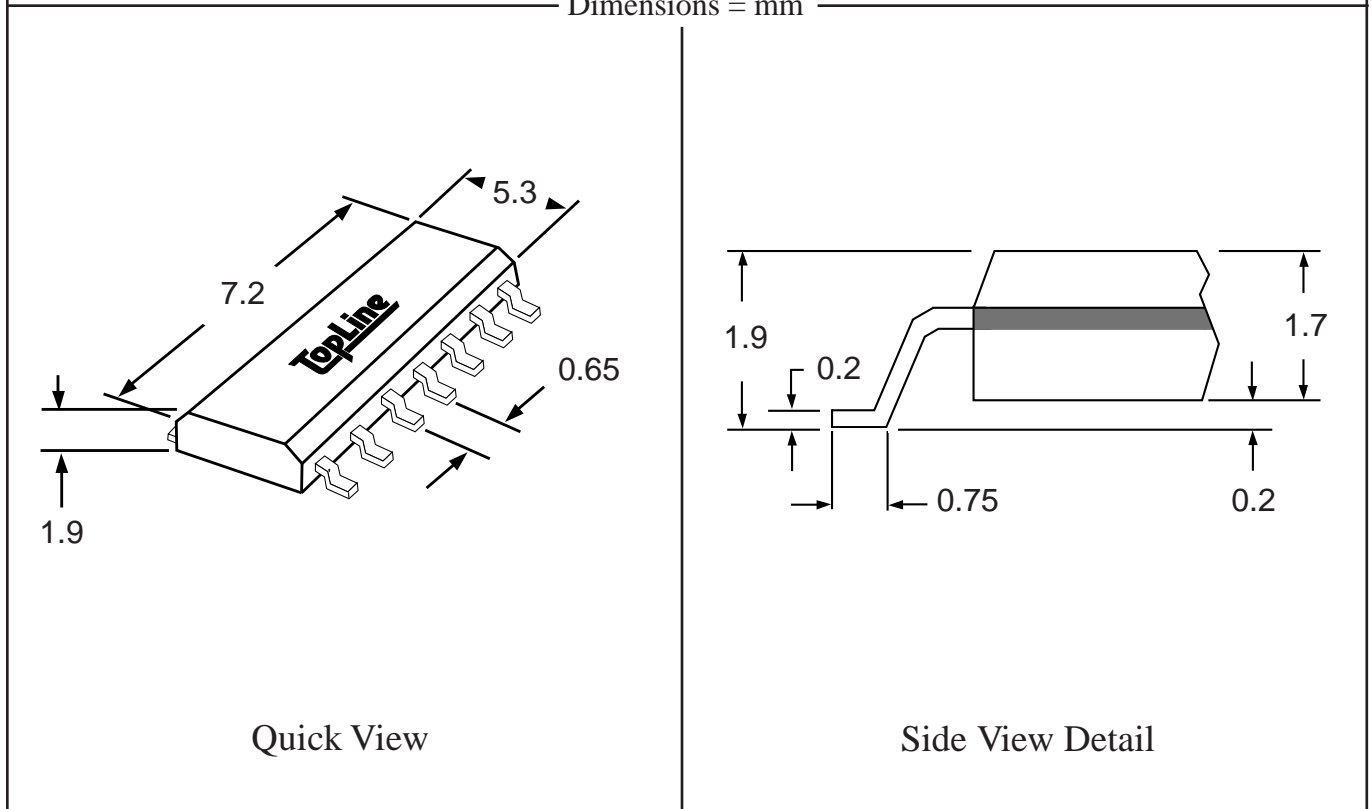

Part # **SSOP20M25**
 Leads **20** Pitch **0.65mm**
 Body Size **5.3mm**

TopLineTM
 Tel 1-714-898-3830
 info@topline.tv

Top View

PC Board

Dimensions = mm

Quick View

Side View Detail