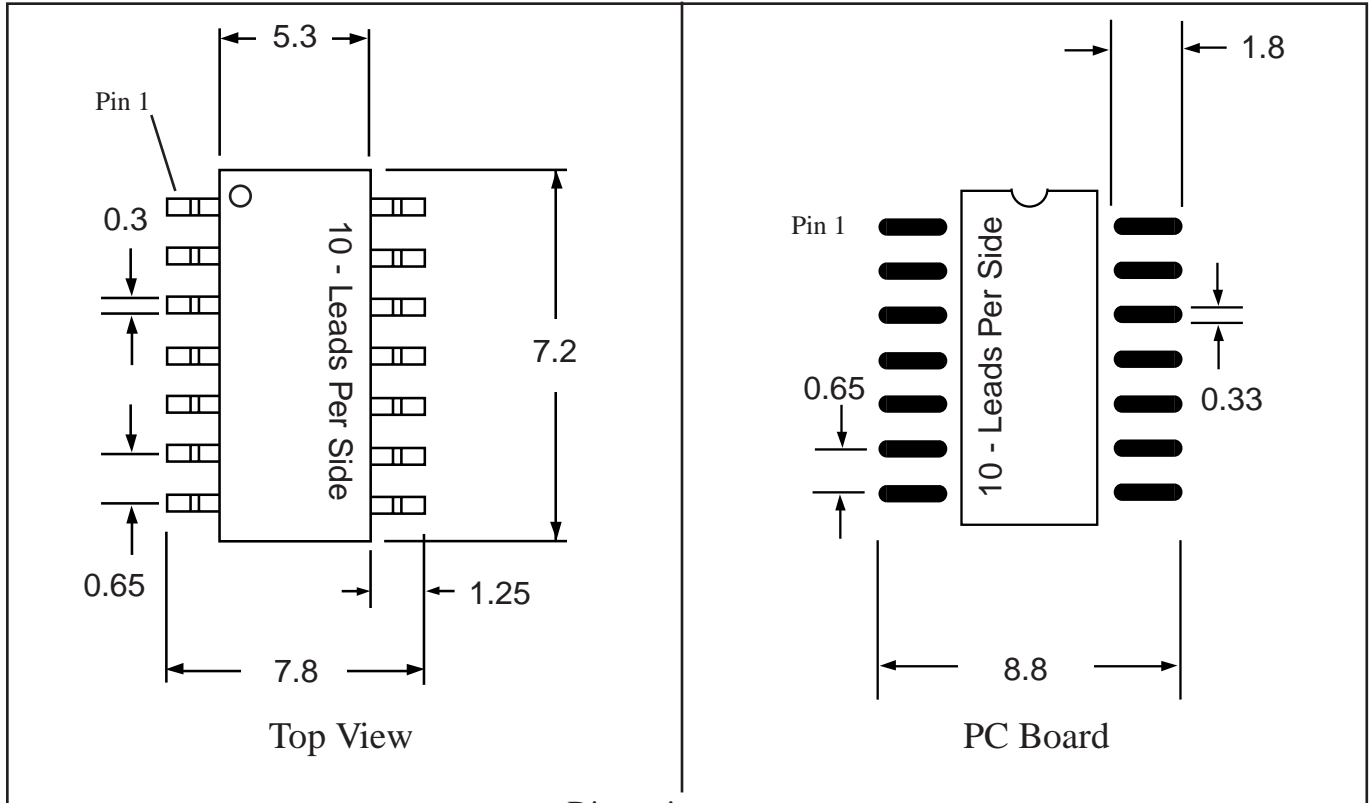

Part # **SSOP20M25**
 Leads **20** Pitch **0.65mm**
 Body Size **5.3mm**

TopLineTM
 Tel 1-714-898-3830
 info@topline.tv

Top View

PC Board

Dimensions = mm

Quick View

Side View Detail