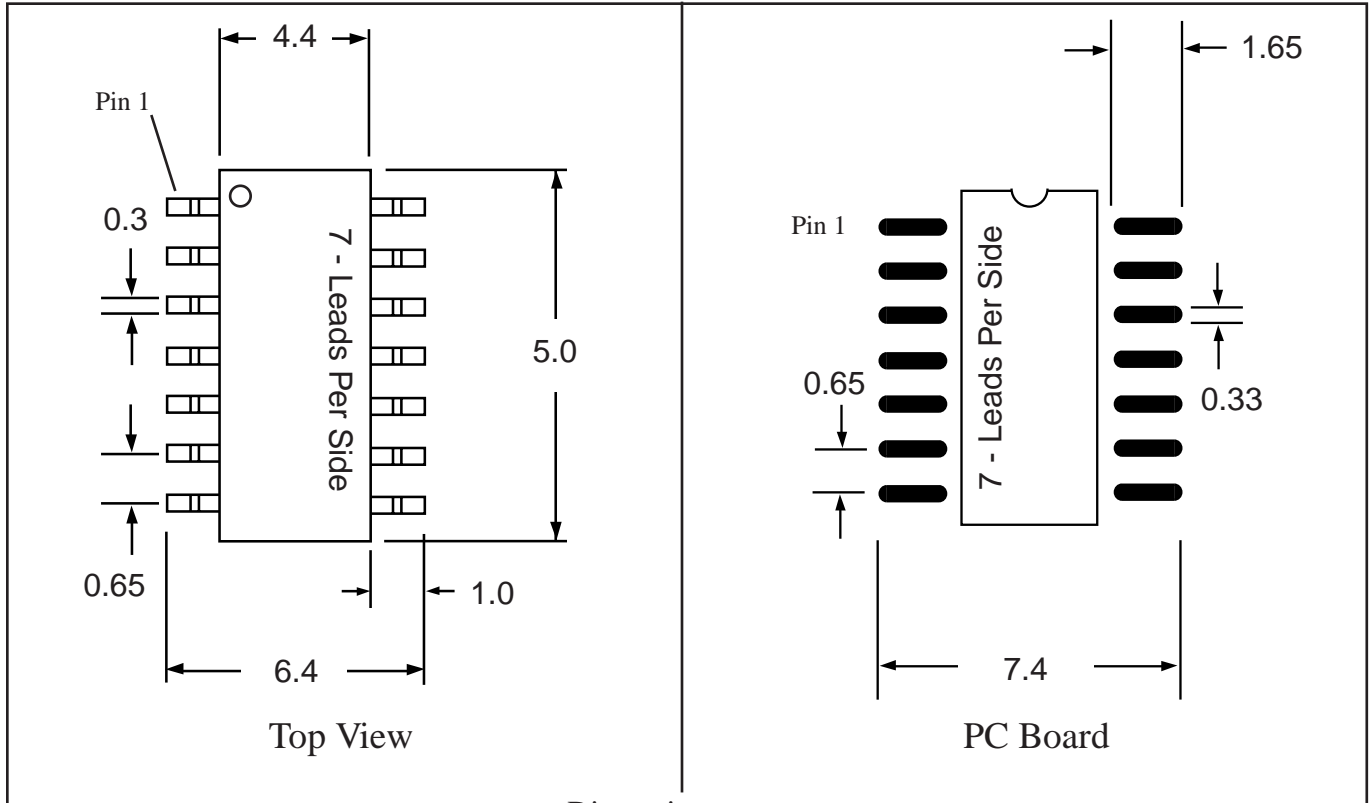

Part # **TSSOP14M25**  
 Leads **14** Pitch **0.65mm**  
 Body Size (Width) **4.4mm**

**TopLine**™  
 Tel 1-714-898-3830  
 info@topline.tv

Dimensions = mm