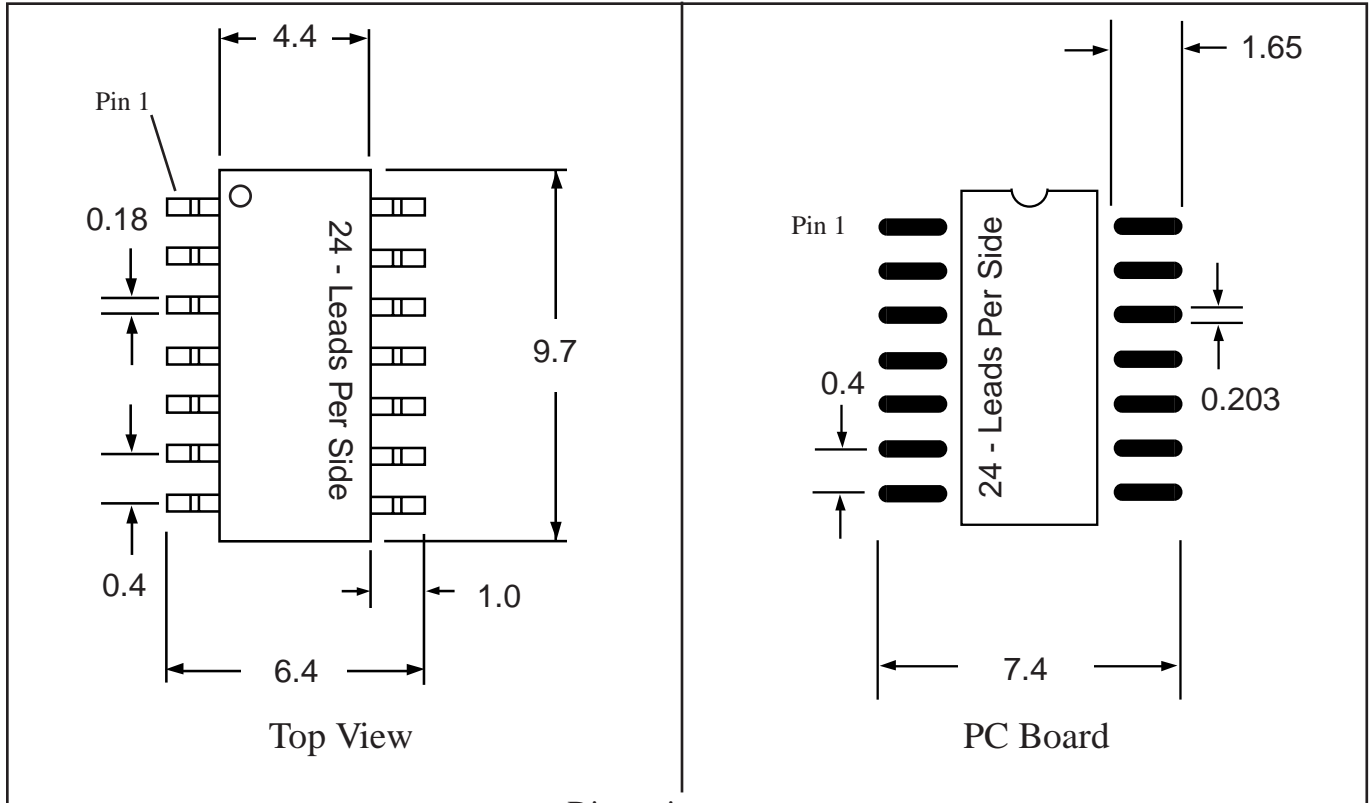

Part # **TSSOP48M15.7**  
 Leads **48** Pitch **0.4mm**  
 Body Size (Width) **4.4mm**

**TopLine**™  
 Tel 1-714-898-3830  
 info@topline.tv

Dimensions = mm